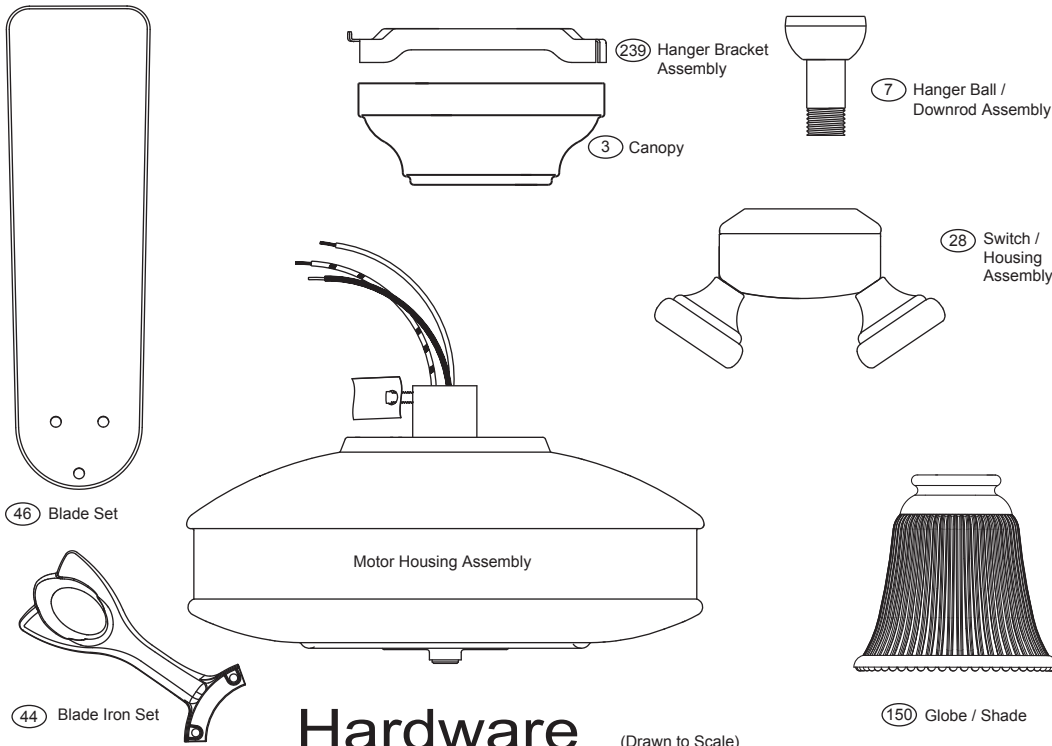

Fan Parts (Not Drawn to Scale)